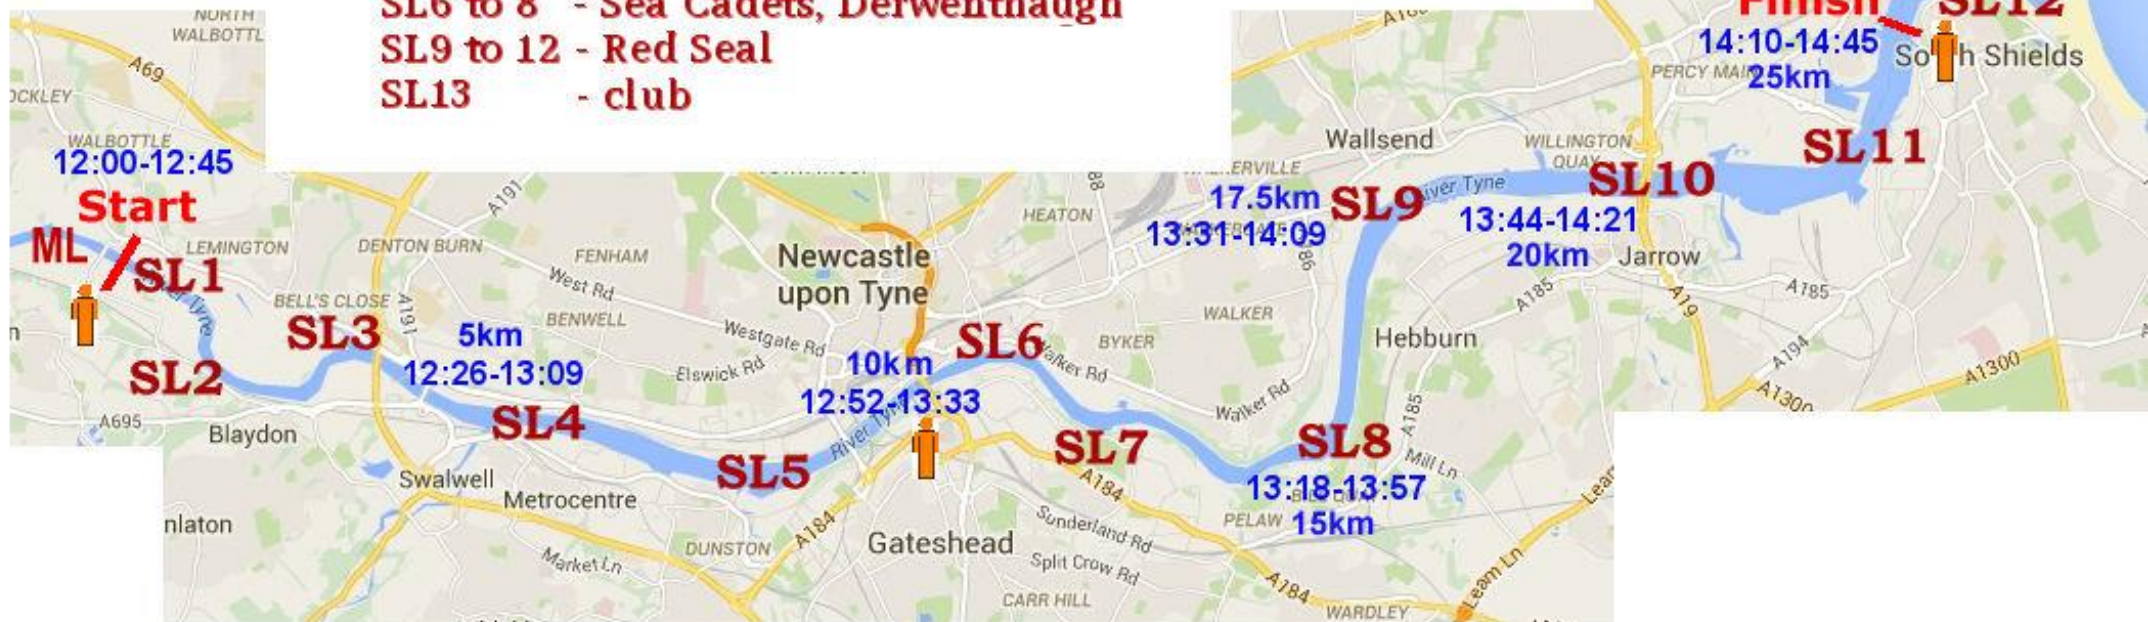

Great Tyne Row - Sunday 21 August 2022

Launches and timing points **and estimated arrival times** (earliest-latest)

ML - marshall launch **SL** - safety launch  - **Timing point**

SL1 to 5 - clubs
SL6 to 8 - Sea Cadets, Derwenthaugh
SL9 to 12 - Red Seal
SL13 - club

Also (not shown):

* Port of Tyne lead-out boat